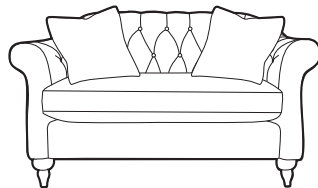

Extra Large
W239 H87 D102cm

Large
W209 H87 D102cm

Medium
W179 H87 D102cm

Loveseat
W148 H87 D102cm

*All dimensions are in cm and are approximate. Actual sizes may vary.

Specification

Frames: Hand-picked fully seasoned hardwoods from managed sources. All major joints are glued, screwed and stapled for added rigidity. The frames are subjected to tough testing, well in excess of normal domestic use.

Seat suspension: High tensile zig-zag sprung front edge.

Removable seat platform for ease of delivery.

Interiors

Seat cushion filling: High quality blown fibre in a thick cambric case.

Back cushion fillings: Fully upholstered with deep button detailing.