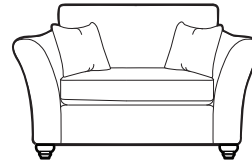

Grand
W241 H97 D99cm

Extra large
W221 H97 D99cm

Large
W201 H97 D99cm

Medium
W181 H97 D99cm

Loveseat
W148 H97 D99cm

*All dimensions are in cm and are approximate. Actual sizes may vary.

Specification

Frames: Hand-picked fully seasoned hardwoods from managed sources. All major joints are glued, screwed and stapled for added rigidity. The frames are subjected to tough testing, well in excess of normal domestic use.

Seat suspension: High tensile zig-zag sprung seat platform.

Interiors

Seat cushion filling: High quality Rhomboid filling.

Back cushion filling: High quality blown fibre filling.

Scatter Back: High quality blown fibre filling with a Corovin case.

Inclusive scatters: 100% dequilled duck feathers in a thick cambric case.

Scatter Back Configuration: Grand x5, Extra Large & Large x4, Medium x3, Loveseat not available as scatter-back.

Feet: Solid hardwood with a light, medium or limed finish.