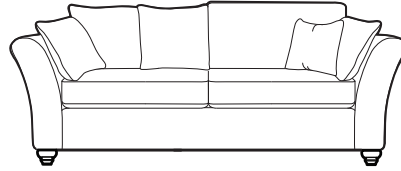

Grand
W241 H97 D99cm

Extra large
W221 H97 D99cm

Large
W201 H97 D99cm

Medium
W181 H97 D99cm

Loveseat
W148 H97 D99cm

*All dimensions are in cm and are approximate. Actual sizes may vary.

Specification

Frames: Hand-picked fully seasoned hardwoods from managed sources. All major joints are glued, screwed and stapled for added rigidity. The frames are subjected to tough testing, well in excess of normal domestic use.

Seat suspension: High tensile zig-zag sprung seat platform.

Interiors

Seat cushion filling: High quality Rhomboid filling.

Back cushion filling: High quality blown fibre filling.

Scatter Back: High quality blown fibre filling with a Corovin case.

Inclusive scatters: 100% dequilled duck feathers in a thick cambric case.

Scatter Back Configuration: Grand x5, Extra Large & Large x4, Medium x3, Loveseat not available as scatter-back.

Feet: Solid hardwood with a light, medium or limed finish.