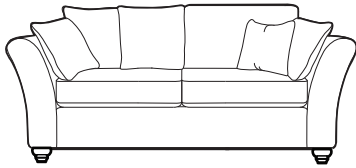

Grand
W241 H97 D99cm

Extra large
W221 H97 D99cm

Large
W201 H97 D99cm

Medium
W181 H97 D99cm

Loveseat
W148 H97 D99cm

*All dimensions are in cm and are approximate. Actual sizes may vary.

Specification

Frames: Hand-picked fully seasoned hardwoods from managed sources. All major joints are glued, screwed and stapled for added rigidity. The frames are subjected to tough testing, well in excess of normal domestic use.

Seat suspension: High tensile zig-zag sprung seat platform.

Interiors

Seat cushion filling: High quality Rhomboid filling.

Back cushion filling: High quality blown fibre filling.

Scatter Back: High quality blown fibre filling with a Corovin case.

Inclusive scatters: 100% dequilled duck feathers in a thick cambric case.

Scatter Back Configuration: Grand x5, Extra Large & Large x4, Medium x3, Loveseat not available as scatter-back.

Feet: Solid hardwood with a light, medium or limed finish.