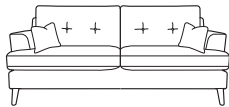

Product Information:

- Product features compact and supportive foam core seat cushions
- Available in a wide range of plain & accent fabrics
- Fully reversible seat & back cushions for greater durability
- All sofa sizes include x2 feather filled accent scatter cushions
- Loveseat includes x1 feather filled accent scatter cushion
- Solid wood feet available in a light or medium finish

Range Options:

Chaise
W: 251 H: 87 D: 149cm

Extra Large
W: 211 H: 87 D: 96cm

Large
W: 196 H: 87 D: 96cm

Medium
W: 181 H: 87 D: 96cm

Small
W: 161 H: 87 D: 96cm

Loveseat
W: 129 H: 87 D: 96cm

Chair
W: 99 H: 87 D: 96cm

*All dimensions are in cm and are approximate. Actual sizes may vary.

086