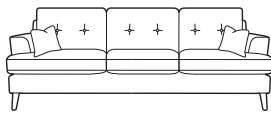

Product Information:

- Product features compact and supportive foam core seat cushions
- Available in a wide range of plain & accent fabrics
- Fully reversible seat & back cushions for greater durability
- All sofa sizes include x2 feather filled accent scatter cushions
- Loveseat includes x1 feather filled accent scatter cushion
- Solid wood feet available in a light or medium finish

Range Options:

Chaise
W: 251 H: 87 D: 149cm

Extra Large
W: 211 H: 87 D: 96cm

Large
W: 196 H: 87 D: 96cm

Medium
W: 181 H: 87 D: 96cm

Small
W: 161 H: 87 D: 96cm

Loveseat
W: 129 H: 87 D: 96cm

Chair
W: 99 H: 87 D: 96cm