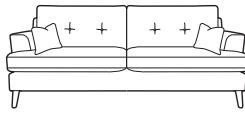

Product Information:

- Product features compact and supportive foam core seat cushions
- Available in a wide range of plain & accent fabrics
- Fully reversible seat & back cushions for greater durability
- All sofa sizes include x2 feather filled accent scatter cushions
- Loveseat includes x1 feather filled accent scatter cushion
- Solid wood feet available in a light or medium finish

Range Options:

Chaise
W: 251 H: 87 D: 149cm

Extra Large
W: 211 H: 87 D: 96cm

Large
W: 196 H: 87 D: 96cm

Medium
W: 181 H: 87 D: 96cm

Small
W: 161 H: 87 D: 96cm

Loveseat
W: 129 H: 87 D: 96cm

Chair
W: 99 H: 87 D: 96cm