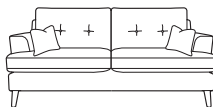

Product Information:

- Product features compact and supportive foam core seat cushions
- Available in a wide range of plain & accent fabrics
- Fully reversible seat & back cushions for greater durability
- All sofa sizes include x2 feather filled accent scatter cushions
- Loveseat includes x1 feather filled accent scatter cushion
- Solid wood feet available in a light or medium finish

Range Options:

Chaise
W: 251 H: 87 D: 149cm

Extra Large
W: 211 H: 87 D: 96cm

Large
W: 196 H: 87 D: 96cm

Medium
W: 181 H: 87 D: 96cm

Small
W: 161 H: 87 D: 96cm

Loveseat
W: 129 H: 87 D: 96cm

Chair
W: 99 H: 87 D: 96cm

*All dimensions are in cm and are approximate. Actual sizes may vary.

086