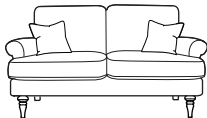

Product Information:

- Product features luxurious deep seated comfort
- Available in a wide range of plain & accent fabrics
- Fully reversible seat & back cushions for greater durability
- All sofas include x2 feather filled accent scatter cushions
- Loveseat includes x1 feather filled accent scatter cushion
- Solid wood feet available in a light, medium, limed or vintage grey finish
- Armcaps are available on this model

Range Options:

Extra Large
W:210 H:88 D:103cm

Large
W:190 H:88 D:103cm

Medium
W:170 H:88 D:103cm

Small
W:152 H:88 D:103cm

Loveseat
W:122 H:88 D:103cm

Chair
W:92 H:88 D:103cm

Footstool
W:132 H:36 D:51cm

*All dimensions are in cm and are approximate. Actual sizes may vary.