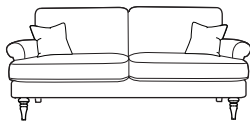

Product Information:

- Product features luxurious deep seated comfort
- Available in a wide range of plain & accent fabrics
- Fully reversible seat & back cushions for greater durability
- All sofas include x2 feather filled accent scatter cushions
- Loveseat includes x1 feather filled accent scatter cushion
- Solid wood feet available in a light, medium, limed or vintage grey finish
- Armcaps are available on this model

Range Options:

Extra Large
W:210 H:88 D:103cm

Large
W:190 H:88 D:103cm

Medium
W:170 H:88 D:103cm

Small
W:152 H:88 D:103cm

Loveseat
W:122 H:88 D:103cm

Chair
W:92 H:88 D:103cm

Footstool
W:132 H:36 D:51cm