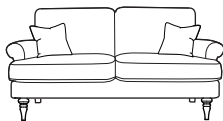

Product Information:

- Product features luxurious deep seated comfort
- Available in a wide range of plain & accent fabrics
- Fully reversible seat & back cushions for greater durability
- All sofas include x2 feather filled accent scatter cushions
- Loveseat includes x1 feather filled accent scatter cushion
- Solid wood feet available in a light, medium, limed or vintage grey finish
- Armcaps are available on this model

Range Options:

Extra Large
W:210 H:88 D:103cm

Large
W:190 H:88 D:103cm

Medium
W:170 H:88 D:103cm

Small
W:152 H:88 D:103cm

Loveseat
W:122 H:88 D:103cm

Chair
W:92 H:88 D:103cm

Footstool
W:132 H:36 D:51cm