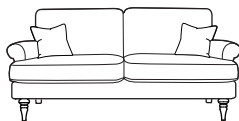

Product Information:

- Product features luxurious deep seated comfort
- Available in a wide range of plain & accent fabrics
- Fully reversible seat & back cushions for greater durability
- All sofas include x2 feather filled accent scatter cushions
- Loveseat includes x1 feather filled accent scatter cushion
- Solid wood feet available in a light, medium, limed or vintage grey finish
- Armcaps are available on this model

Range Options:

Extra Large
W:210 H:88 D:103cm

Large
W:190 H:88 D:103cm

Medium
W:170 H:88 D:103cm

Small
W:152 H:88 D:103cm

Loveseat
W:122 H:88 D:103cm

Chair
W:92 H:88 D:103cm

Footstool
W:132 H:36 D:51cm