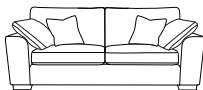

Picture shows:
2 seater 1 arm LHF
2 seater armless corner LHF
2 seater 1 arm RHF
Stool

Product Information:

- Product features luxurious seated comfort (Fibre as standard - Foam available as a upgrade)
- Available in a wide range of fabrics
- Fully reversible seat & back cushions for greater durability
- All sofas include x2 feather filled scatter cushions
- Loveseat includes x1 feather scatter cushion
- Solid wood feet available in a light, medium finish, limed or vintage grey

Range Options:

One pair of show wood feet is supplied per arm.
Otherwise hidden glides are fitted.

Large
W:208 H:92 D:80cm

Small
W:173 H:92 D:80cm

Loveseat
W:141 H:92 D:80cm

Chair
W:111 H:92 D:80cm

LHF/RHF 2 Seater 1 arm
(Left hand facing shown)
W:180 H:92 D:80cm