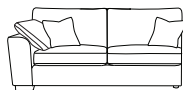

Picture shows:
2 seater 1 arm LHF
2 seater armless corner LHF
2 seater 1 arm RHF
Stool

Product Information:

- Product features luxurious seated comfort (Fibre as standard - Foam available as a upgrade)
- Available in a wide range of fabrics
- Fully reversible seat & back cushions for greater durability
- All sofas include x2 feather filled scatter cushions
- Loveseat includes x1 feather scatter cushion
- Solid wood feet available in a light, medium finish, limed or vintage grey

Range Options:

One pair of show wood feet is supplied per arm.
Otherwise hidden glides are fitted.

Large
W:208 H:92 D:80cm

Small
W:173 H:92 D:80cm

Loveseat
W:141 H:92 D:80cm

Chair
W:111 H:92 D:80cm

LHF/RHF 2 Seater 1 arm
(Left hand facing shown)
W:180 H:92 D:80cm

**LHF/RHF 2 Seater
armless corner**
(Left hand facing shown)
W:158 H:92 D:80cm
(Corner dictates the hand
direction)

LHF/RHF 1 Seater 1 arm
(Left hand facing shown)
W:105.5 H:92 D:80cm

Corner unit
W:80 H:92 D:80cm