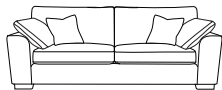

Picture shows:
2 seater 1 arm LHF
2 seater armless corner LHF
2 seater 1 arm RHF
Stool

Product Information:

- Product features luxurious seated comfort (Fibre as standard - Foam available as a upgrade)
- Available in a wide range of fabrics
- Fully reversible seat & back cushions for greater durability
- All sofas include x2 feather filled scatter cushions
- Loveseat includes x1 feather scatter cushion
- Solid wood feet available in a light, medium finish, limed or vintage grey

Range Options:

One pair of show wood feet is supplied per arm.
Otherwise hidden glides are fitted.

Large
W:208 H:92 D:80cm

Small
W:173 H:92 D:80cm

Loveseat
W:141 H:92 D:80cm

Chair
W:111 H:92 D:80cm

LHF/RHF 2 Seater 1 arm
(Left hand facing shown)
W:180 H:92 D:80cm