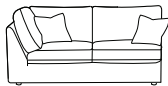

Picture shows:
2 seater 1 arm LHF
2 seater armless corner LHF
2 seater 1 arm RHF
Stool

Product Information:

- Product features luxurious seated comfort (Fibre as standard - Foam available as a upgrade)
- Available in a wide range of fabrics
- Fully reversible seat & back cushions for greater durability
- All sofas include x2 feather filled scatter cushions
- Loveseat includes x1 feather scatter cushion
- Solid wood feet available in a light, medium finish, limed or vintage grey

Range Options:

One pair of show wood feet is supplied per arm.
Otherwise hidden glides are fitted.

Large
W:208 H:92 D:80cm

Small
W:173 H:92 D:80cm

Loveseat
W:141 H:92 D:80cm

Chair
W:111 H:92 D:80cm

LHF/RHF 2 Seater 1 arm
(Left hand facing shown)
W:180 H:92 D:80cm

**LHF/RHF 2 Seater
armless corner**
(Left hand facing shown)
W:158 H:92 D:80cm
(Corner dictates the hand
direction)

LHF/RHF 1 Seater 1 arm
(Left hand facing shown)
W:105.5 H:92 D:80cm

Corner unit
W:80 H:92 D:80cm