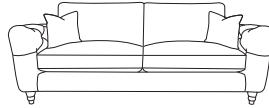

A stack of books or magazines on the floor to the left of the sofa.

SS - 039 SPECIFICATION SHEET

SPECIFICATION

Frames: Hand-picked fully seasoned hardwoods from managed sources. All major joints are glued, screwed and stapled for added strength. The frames are subjected to tough testing, well in excess of normal domestic use.

Large
W227 H96 D104cm

Medium
W207 H96 D104cm

Small
W187 H96 D104cm

Loveseat
W135 H96 D104cm

CARE

Cushions must be plumped and turned regularly to retain their performance and appearance.

*All dimensions are in cm and are approximate +/- 3. Actual sizes may vary.