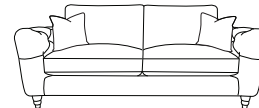

INTERIORS

Seat suspension: High tensile zig-zag springs.

Seat cushion filling: Superior Fibre Interior. Also available as a foam seat cushion.

Back cushion fillings: High quality branded fibre.

Inclusive scatters: 100% dequilled duck feathers in a cambric case.

Large
W227 H96 D104cm

Medium
W207 H96 D104cm

Small
W187 H96 D104cm

Loveseat
W135 H96 D104cm

CARE

Cushions must be plumped and turned regularly to retain their performance and appearance.

*All dimensions are in cm and are approximate +/- 3. Actual sizes may vary.