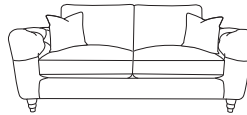

INTERIORS

Seat suspension: High tensile zig-zag springs.

Seat cushion filling: Superior Fibre Interior. Also available as a foam seat cushion.

Back cushion fillings: High quality branded fibre.

Inclusive scatters: 100% dequilled duck feathers in a cambric case.

Large
W227 H96 D104cm

Medium
W207 H96 D104cm

Small
W187 H96 D104cm

Loveseat
W135 H96 D104cm

CARE

Cushions must be plumped and turned regularly to retain their performance and appearance.

*All dimensions are in cm and are approximate +/- 3. Actual sizes may vary.